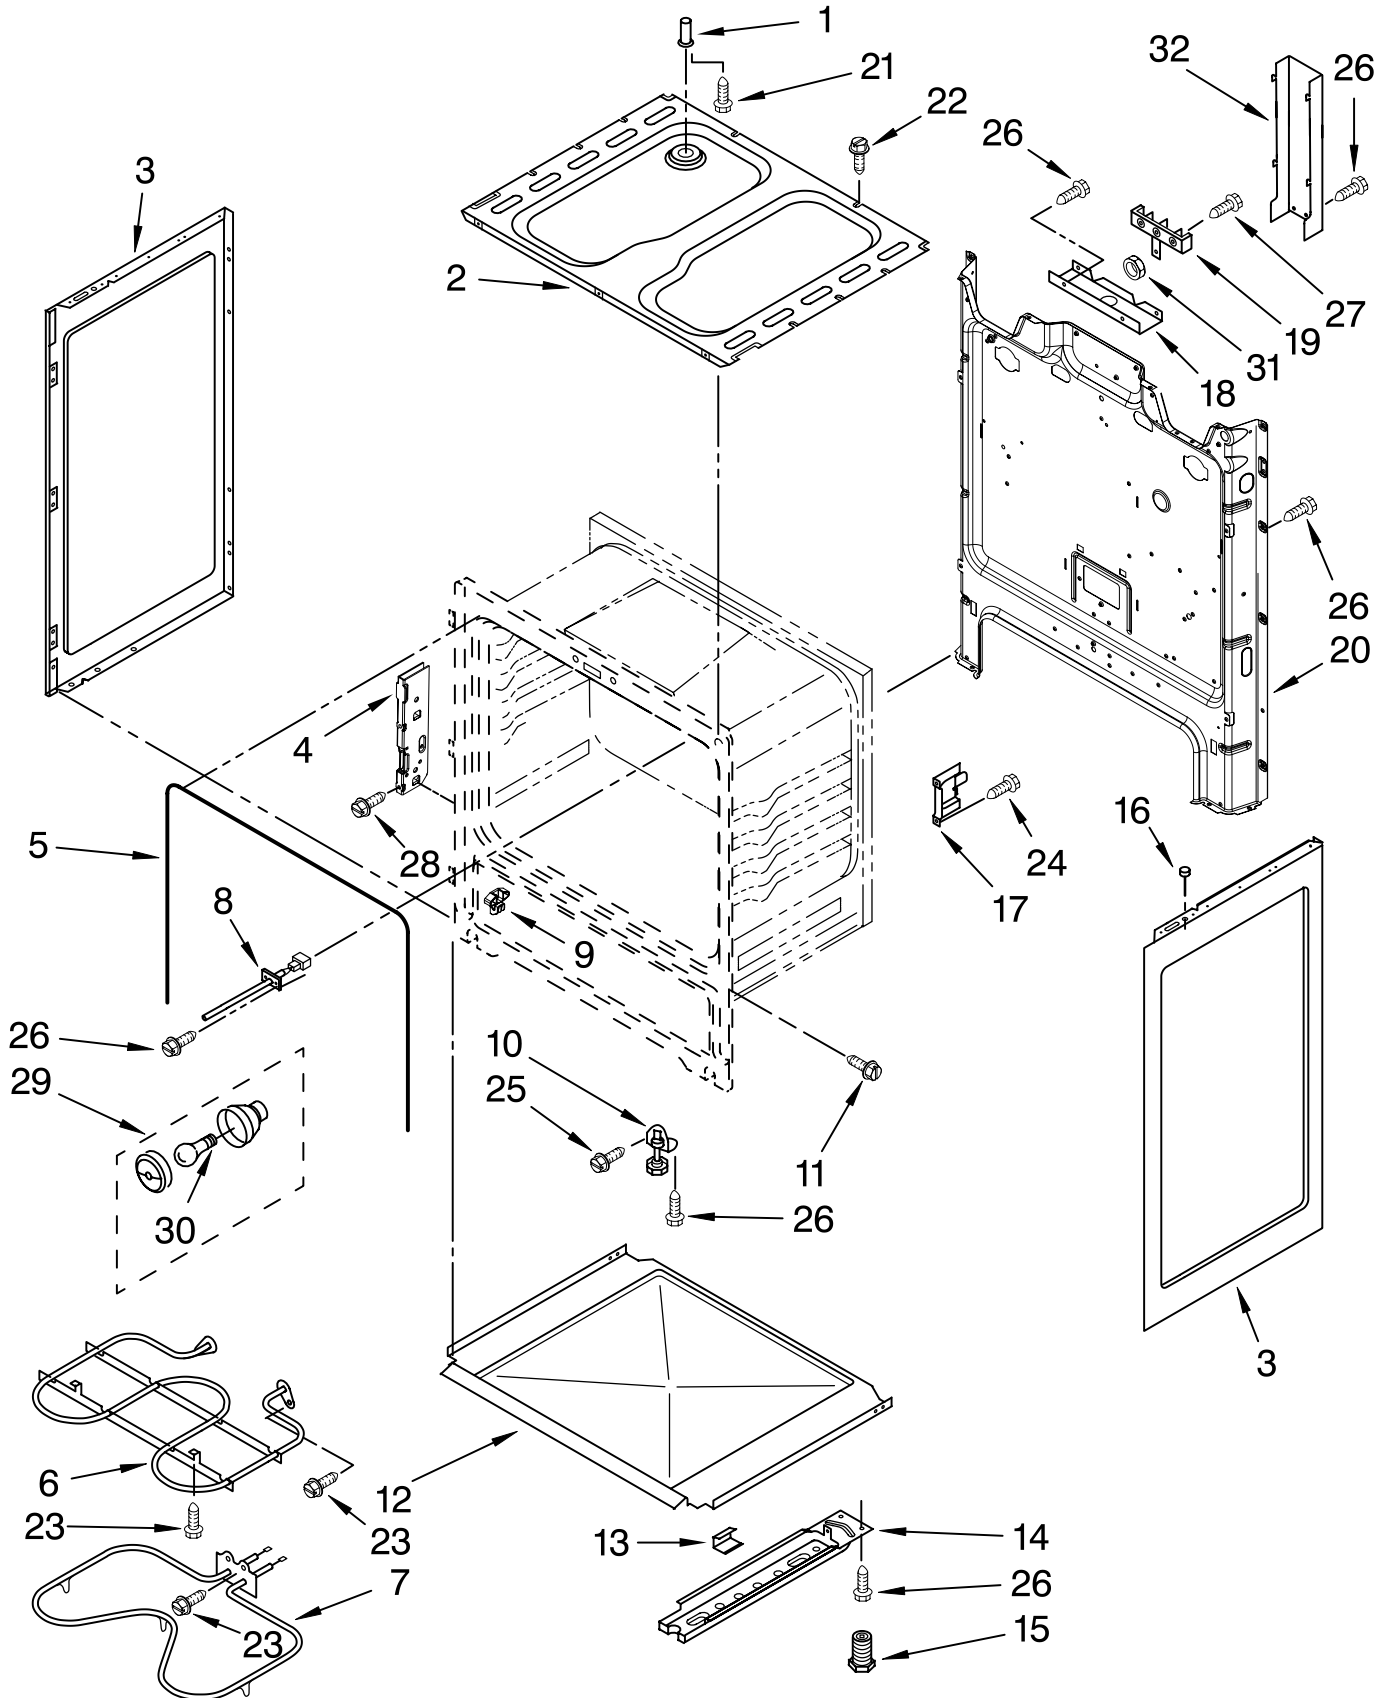

CHASSIS PARTS

For Model: IER320WW0

(White)

FOR ORDERING INFORMATION REFER TO PARTS PRICE LIST

CHASSIS PARTS

For Model: IER320WW0

(White)

Illus. No.	Part No.	DESCRIPTION
1	3169143	Vent Tube
2	W10209613	Box, Burner
3		Panel, Side (2)
4	8053830	White-Textured
4	9760407	Brkt-Mounting
5	W10129032	Seal, Oven Door
6	9757340	Element, Broil
7	9758541	Element, Bake
8	W10181986	Sensor
9	W10114344	Glide, Drawer Frnt
10	3196037	Foot, Front (2)
11	W10067840	Screw
12	8054068	Tray, Insulation
13	W10137382	Clip, Panel (4)
14	9760314	Rail, Base (2)
15	W10058460	Foot, Rear (2)
16	3195809	Bumper, Side (2)
17	3186116	Support, Oven (2)
18	3186034	Bracket, Service
19	9761958	Block, Terminal
20	8274034	Back, Main
21	3196567	Screw
22	3196168	Screw
23	3196174	Screw
24	3196169	Screw
25	3196179	Screw
26	3196178	Screw
27	3400016	Screw
28	W10031780	Screw
29	3196701	Light Socket Assy
30	311255	Bulb, Oven Light
31	7103P027-60	Nut
32	9758283	Cover, Box

INSULATION

8273263 Insulation, Wrap
8272611 Insulation, Back